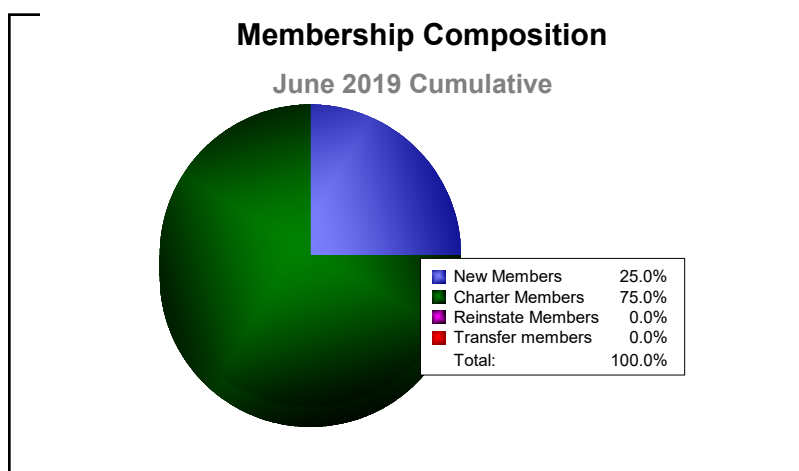

Year	New Clubs	Dropped Clubs	Gain/Loss Clubs	New Members	Charter Members	Reinstate Members	Transfer Members	Total Member Added	Total Members Dropped	Gain/Loss Members
2014-2015	0	-3	-3	40	12	1	13	66	-124	-58
2015-2016	0	-9	-9	0	0	0	0	0	-182	-182
2016-2017	7	-7	0	113	162	0	0	275	-178	97
2017-2018	2	-2	0	24	83	5	0	112	-177	-65
2018-2019	0	-11	-11	3	9	0	0	12	-242	-230
Average	2	-6	-5	36	53	1	3	93	-181	-88

Year	New Clubs	Dropped Clubs	Gain/ Loss Clubs	New Members	Charter Members	Reinstate Members	Transfer Members	Total Member Added	Total Members Dropped	Gain/ Loss Members
2014-2015	1	0	1	126	25	2	8	161	-252	-91
2015-2016	0	0	0	99	16	18	1	134	-178	-44
2016-2017	1	0	1	222	20	8	1	251	-106	145
2017-2018	1	0	1	212	26	59	1	298	-209	89
2018-2019	2	0	2	64	53	34	0	151	-314	-163
Average	1	0	1	145	28	24	2	199	-212	-13