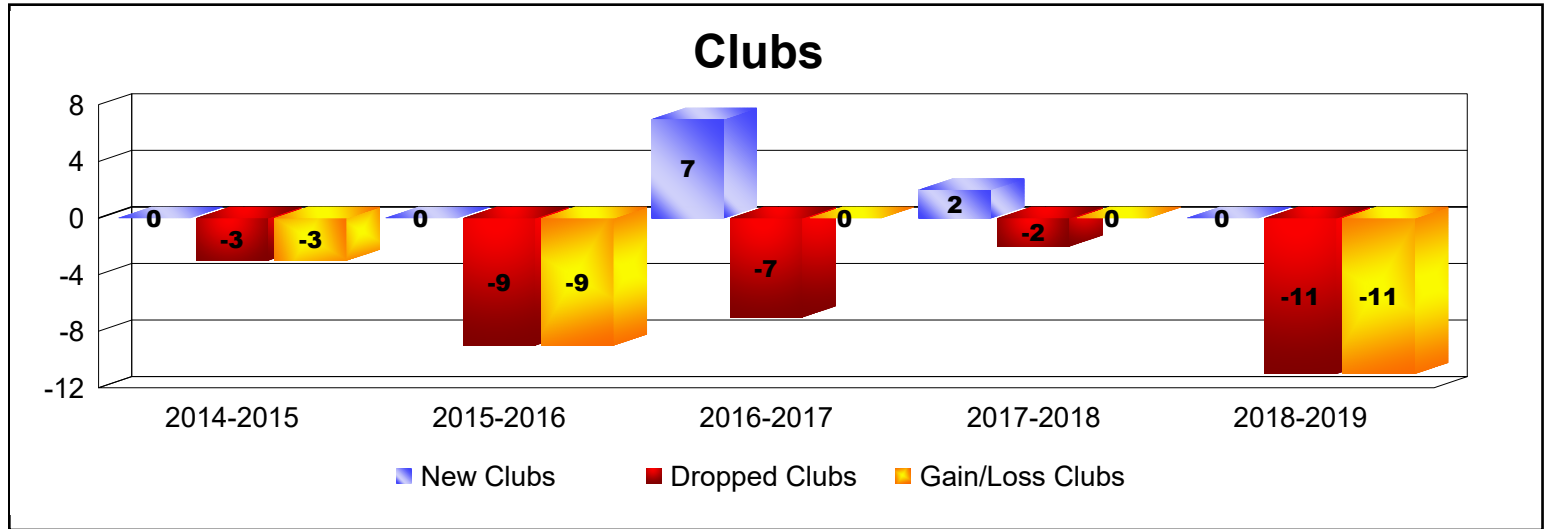

Year	New Clubs	Dropped Clubs	Gain/Loss Clubs	New Members	Charter Members	Reinstate Members	Transfer Members	Total Member Added	Total Members Dropped	Gain/Loss Members
2014-2015	0	-3	-3	40	12	1	13	66	-124	-58
2015-2016	0	-9	-9	0	0	0	0	0	-182	-182
2016-2017	7	-7	0	113	162	0	0	275	-178	97
2017-2018	2	-2	0	24	83	5	0	112	-177	-65
2018-2019	0	-11	-11	3	9	0	0	12	-242	-230
Average	2	-6	-5	36	53	1	3	93	-181	-88

Year	New Clubs	Dropped Clubs	Gain/ Loss Clubs	New Members	Charter Members	Reinstate Members	Transfer Members	Total Member Added	Total Members Dropped	Gain/ Loss Members
2014-2015	1	0	1	126	25	2	8	161	-252	-91
2015-2016	0	0	0	99	16	18	1	134	-178	-44
2016-2017	1	0	1	222	20	8	1	251	-106	145
2017-2018	1	0	1	212	26	59	1	298	-209	89
2018-2019	2	0	2	64	53	34	0	151	-314	-163
Average	1	0	1	145	28	24	2	199	-212	-13