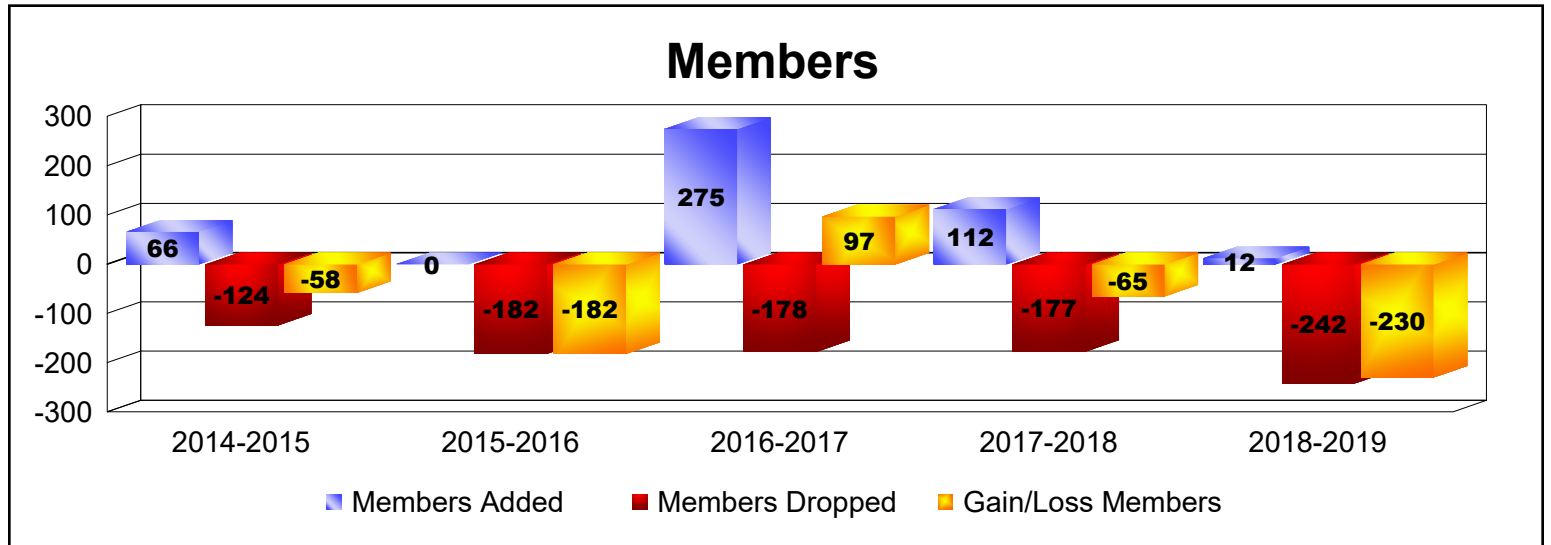

Year	New Clubs	Dropped Clubs	Gain/Loss Clubs	New Members	Charter Members	Reinstate Members	Transfer Members	Total Member Added	Total Members Dropped	Gain/Loss Members
2014-2015	0	-3	-3	40	12	1	13	66	-124	-58
2015-2016	0	-9	-9	0	0	0	0	0	-182	-182
2016-2017	7	-7	0	113	162	0	0	275	-178	97
2017-2018	2	-2	0	24	83	5	0	112	-177	-65
2018-2019	0	-11	-11	3	9	0	0	12	-242	-230
Average	2	-6	-5	36	53	1	3	93	-181	-88

Year	New Clubs	Dropped Clubs	Gain/ Loss Clubs	New Members	Charter Members	Reinstate Members	Transfer Members	Total Member Added	Total Members Dropped	Gain/ Loss Members
2014-2015	1	0	1	126	25	2	8	161	-252	-91
2015-2016	0	0	0	99	16	18	1	134	-178	-44
2016-2017	1	0	1	222	20	8	1	251	-106	145
2017-2018	1	0	1	212	26	59	1	298	-209	89
2018-2019	2	0	2	64	53	34	0	151	-314	-163
Average	1	0	1	145	28	24	2	199	-212	-13